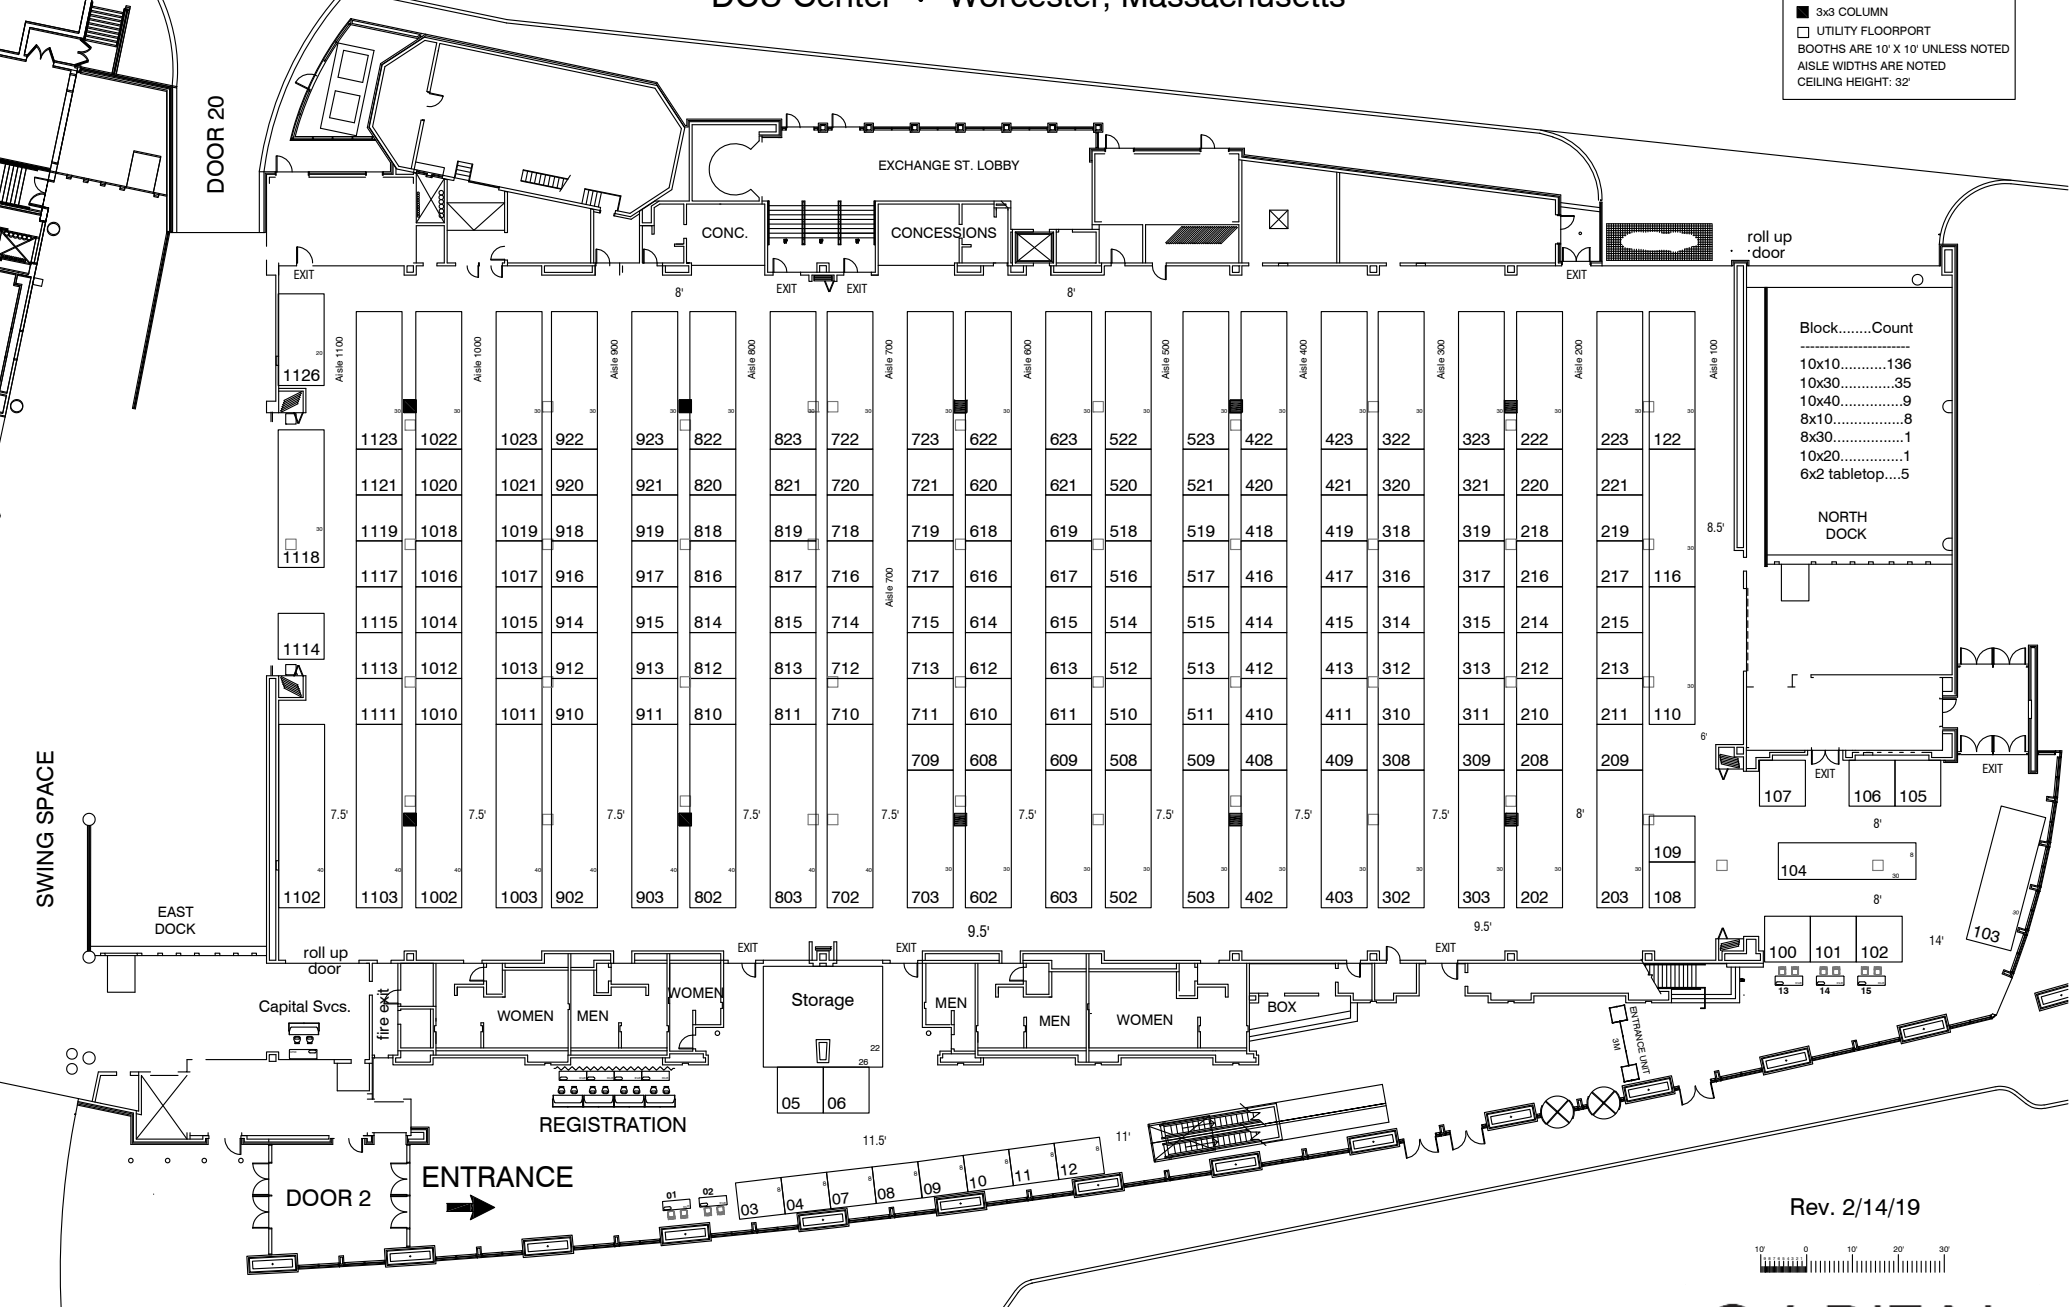

New England Fire/Rescue/EMS Expo
 June 26-27, 2020
 DCU Center · Worcester, Massachusetts

LEGEND

- 3x3 COLUMN
- UTILITY FLOORPORT
- BOOTHS ARE 10' X 10' UNLESS NOTED
- AISLE WIDTHS ARE NOTED
- CEILING HEIGHT: 32'

Block.....Count

10x10.....	136
10x30.....	35
10x40.....	9
8x10.....	8
8x30.....	1
10x20.....	1
6x2 tabletop....	5

Rev. 2/14/19