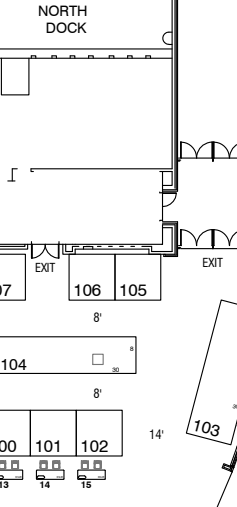

New England Fire/Rescue/EMS Expo
 June 26-27, 2020
 DCU Center · Worcester, Massachusetts

LEGEND

- 3x3 COLUMN
- UTILITY FLOORPORT
- BOOTHS ARE 10' X 10' UNLESS NOTED
- AISLE WIDTHS ARE NOTED
- CEILING HEIGHT: 32'

Block.....Count

10x10.....	136
10x30.....	35
10x40.....	9
8x10.....	8
8x30.....	1
10x20.....	1
6x2 tabletop....	5

Rev. 2/14/19