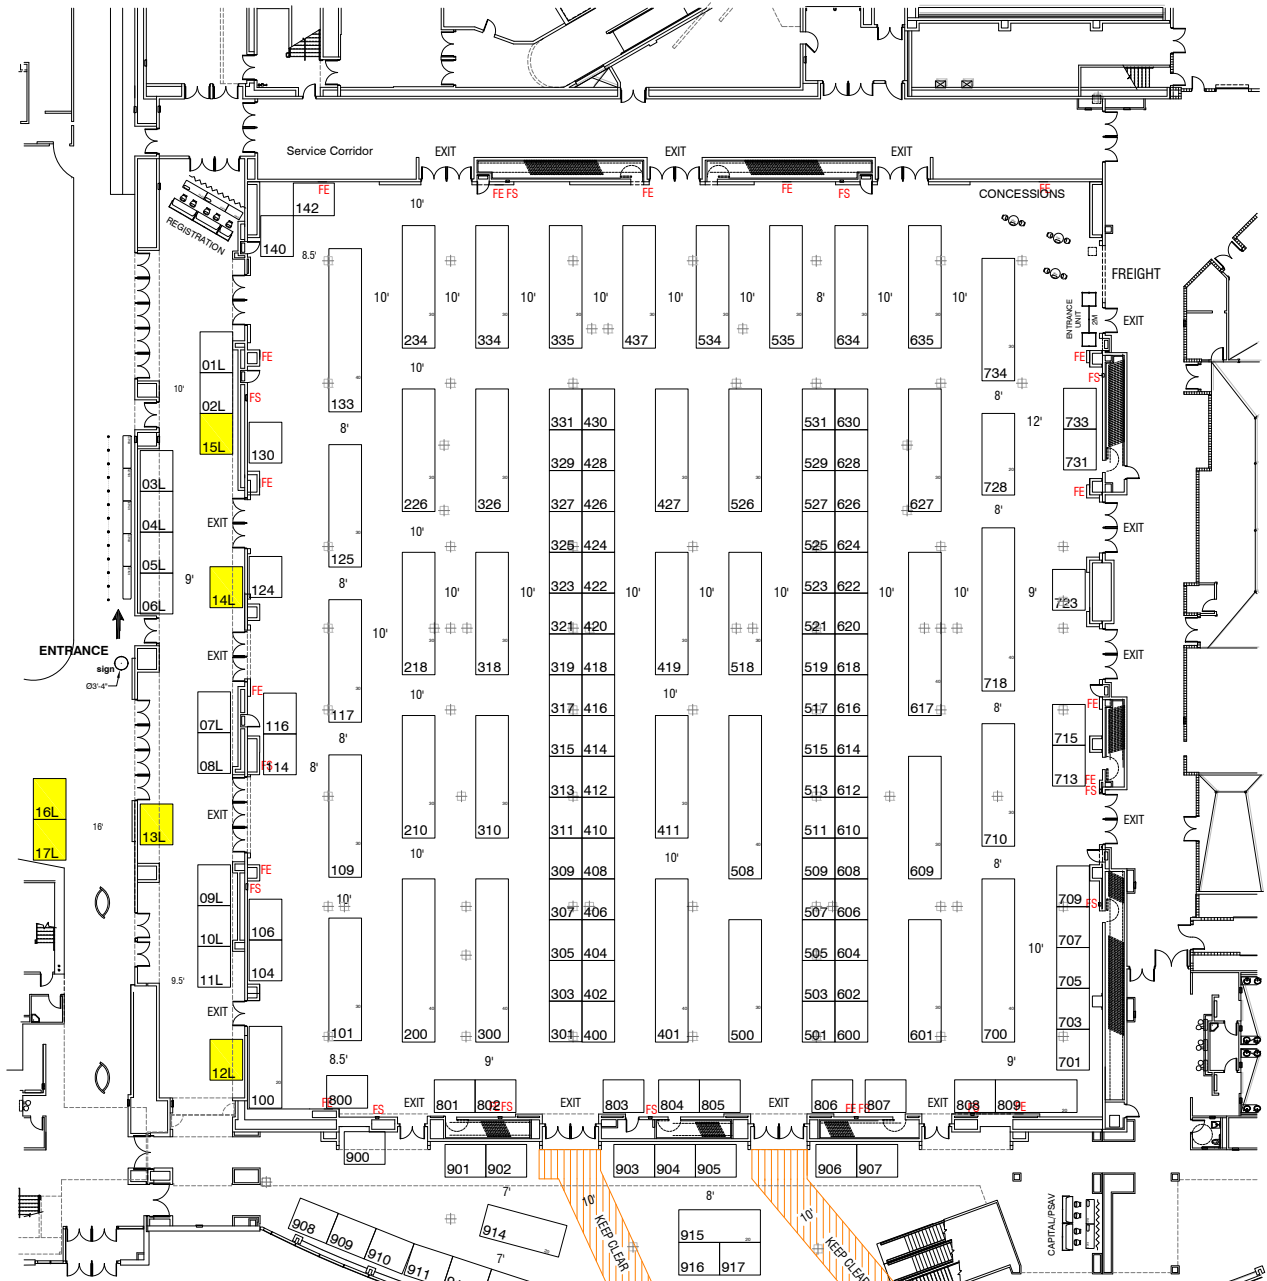

New England Fire/Rescue/EMS Expo
 June 2019
 Fox Tower at Foxwoods Resort Casino
 Mashantucket, Connecticut

Premier Ballroom

Ceiling height 26'

MGM Grand Lawn

5-8x20 booths

00 } 2019
 } New booths

Block	Count
8x20	5
8x40	8
8x30	29
8x10	127