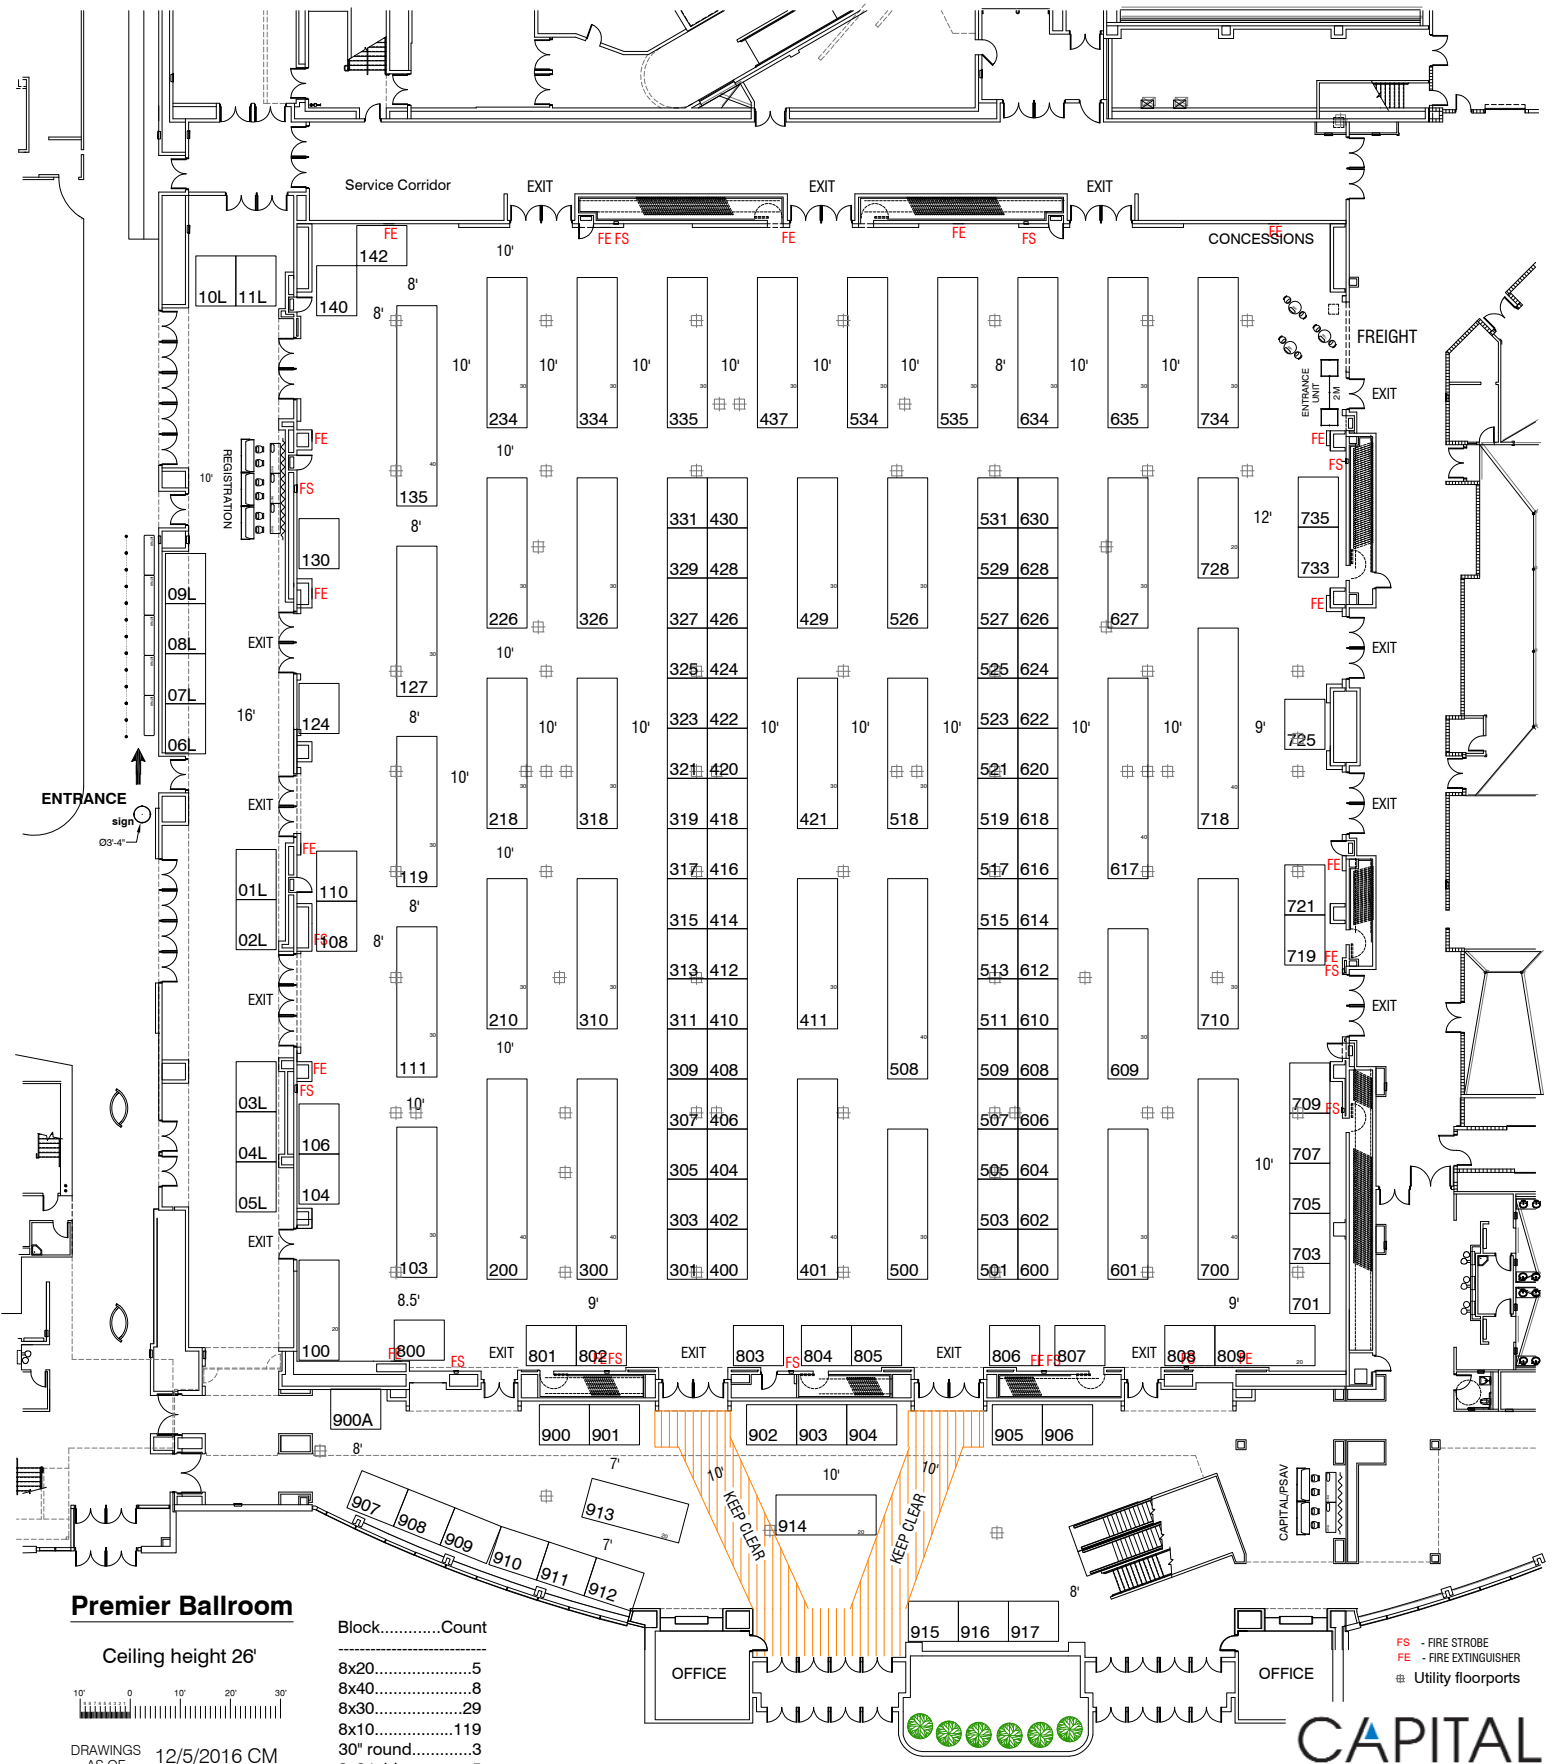

New England Fire/Rescue/EMS Expo
 June 23-24, 2017
 Fox Tower at Foxwoods Resort Casino
 Mashantucket, Connecticut

Premier Ballroom

Ceiling height 26'

DRAWINGS AS OF 12/5/2016 CM

Block	Count
8x20	5
8x40	8
8x30	29
8x10	119
30" round	3
8x2 table	5